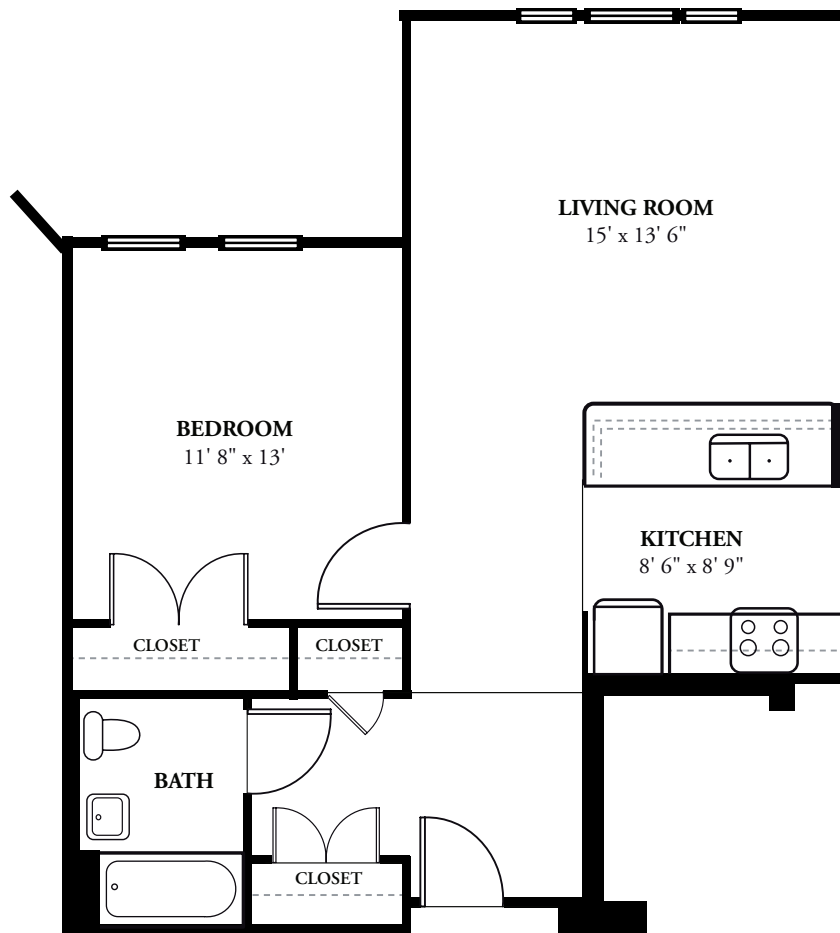

SCARGO LAKE

ONE BEDROOM

689 Square Feet

The dimensions, size, configurations and other information contained in this floor plan are meant to be illustrative only, are not to scale, and are subject to change without notice. 11/11